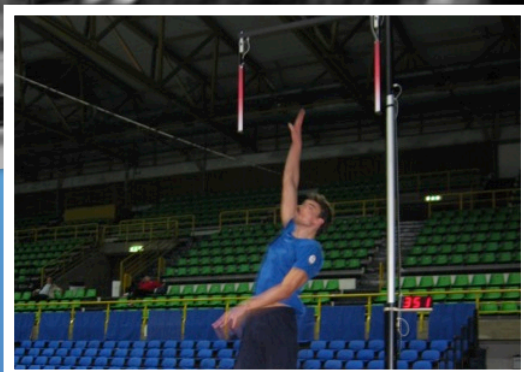

AMERICAN FOOTBALL

THE VERTICAL JUMP IS USED BY THE NFL (NATIONAL FOOTBALL LEAGUE) AS A TEST DURING THE **NFL SCOUTING COMBINE**. THE ABILITY TO PERFORM IN A PRACTICAL, FAST AND HIGHLY ACCURATE TEST WILL MONITOR YOUR ATHLETES IN A CONSISTENT MANNER THROUGHOUT THE WHOLE SEASON.